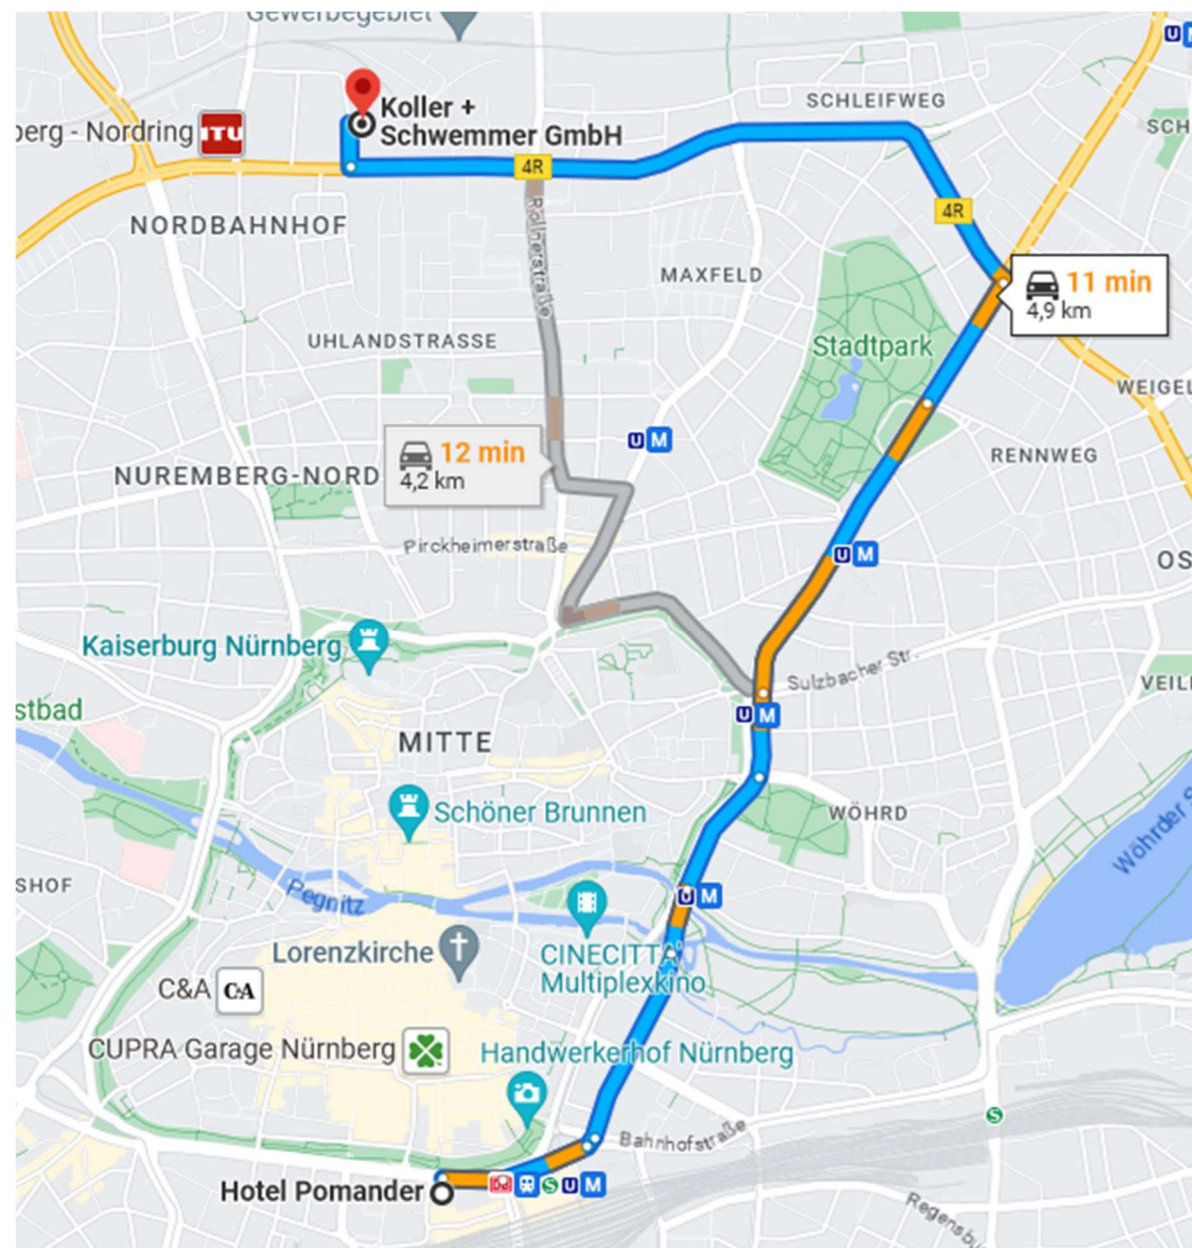

Information for Participants

Koller & Schwemmer Friday 2p.m.

Date: 11. 8. Start of event 2p.m.

Individual drive with the pagodas to Koller&Schwemmer

We meet on site. Parking is provided.

Timeline suggestion

Appr. 1:30 p.m. start from hotel parking

Appr. 1:50 p.m. arrival at site

Adress:

Röthensteig 21, 90408 Nürnberg;

[Google Maps](#)

Club-colleague at site:

Dieter Kempf - 0171-2213103

Special: