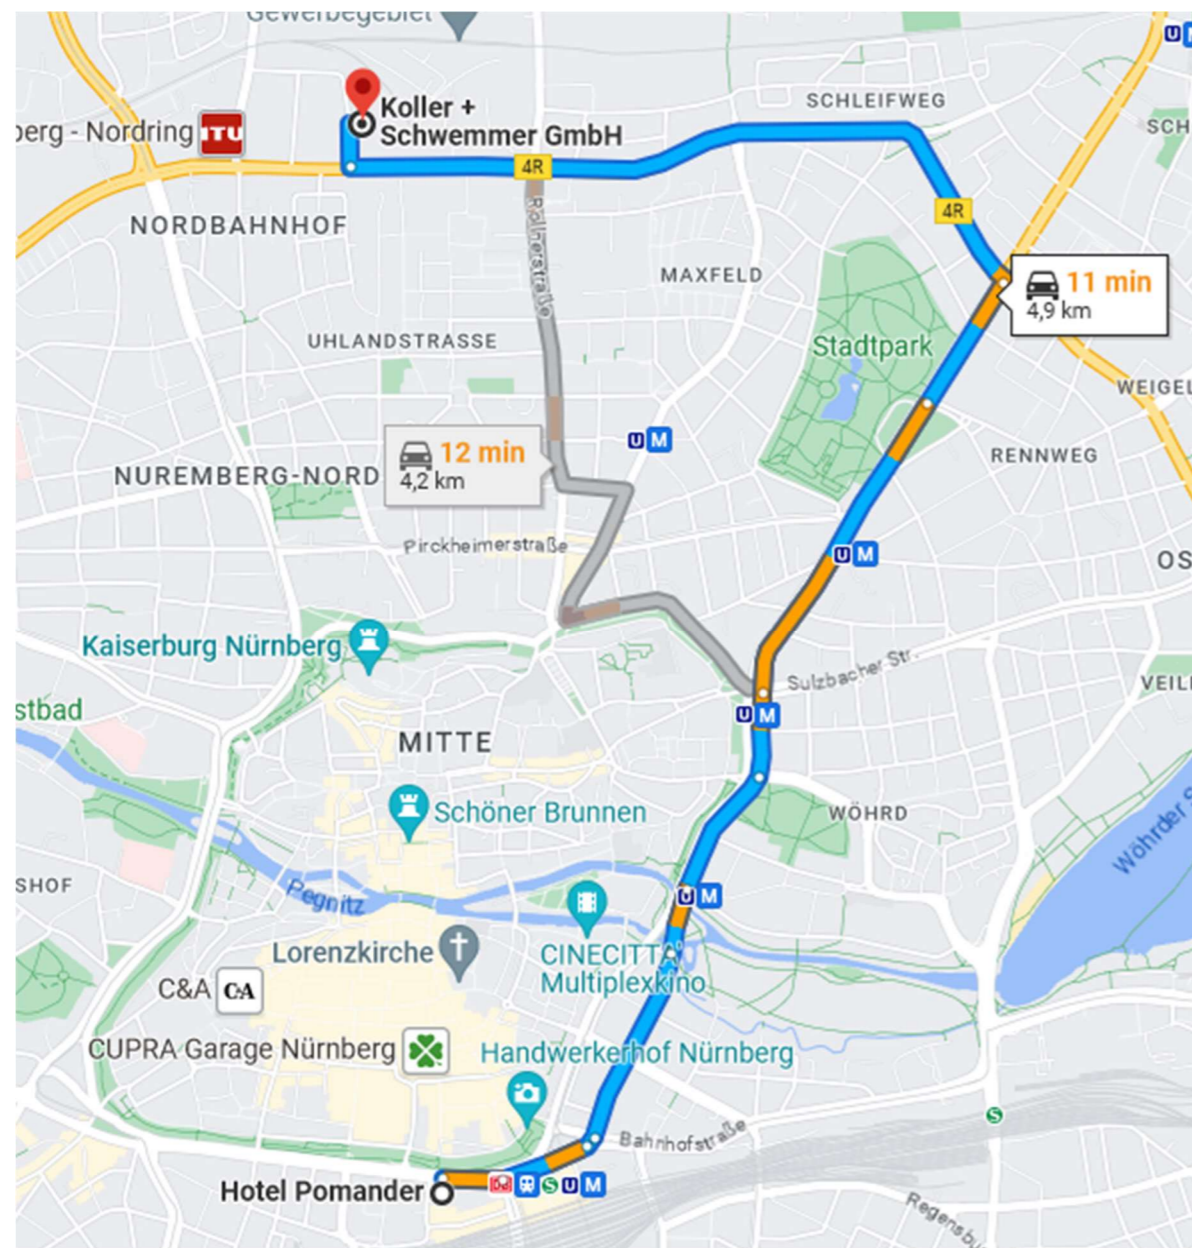

Information for Participants

Koller & Schwemmer Friday 2p.m.

Date: 11. 8. Start of Event 2p.m.

Individual drive with the pagodas to Koller&Schwemmer

We meet on site. Parking is provided.

Timeline suggestion

Appr. 13:30 a.m. Start from Hotel Parking

Appr. 13:50 a.m. arrival at site

Adress:

Röthensteig 21, 90408 Nürnberg;

[Google Maps](#)

Club-colleague at site:

Dieter Kempf - 0171-2213103

Special: